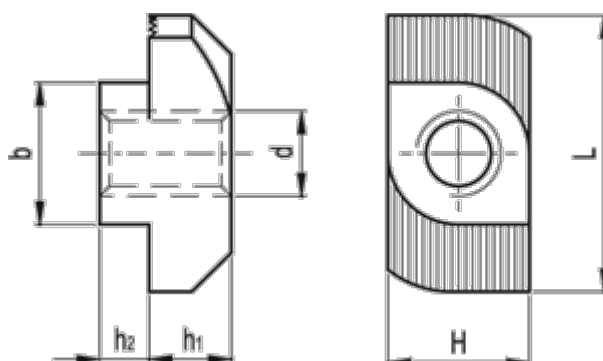

Data Sheet

Article number: 20650384B

Description: E+G Dowels for T-slots
GN 505-8-M4-MB

Measures

$b -0.1 -0.5 = 8$

$d = M4$

$H -0.1 -0.5 = 8$

$h1 -0.4 = 5.0$

$h2 = 1.6 -0.4$

$L +/-0.5 = 16$

Weight (g) = 7